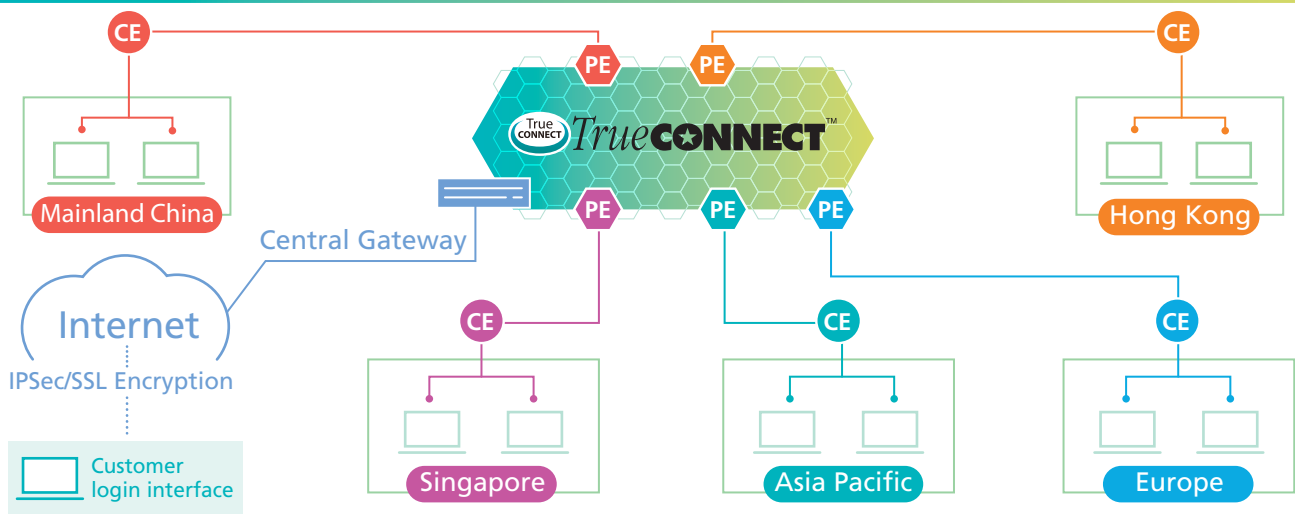

Cost Effectiveness

TrueCONNECT™ Remote is a fully managed service. It helps customers save cost on capital investment, as well as the operating costs in running and maintaining their own access gateway. Moreover, customers have the flexibility to subscribe the service according to the number of mobile users.

Robust Reliability

The access gateway of TrueCONNECT™ Remote is hosted in CITIC Telecom CPC's world-class IDC with connection to CITIC Telecom CPC's core IP network. TrueCONNECT™ Remote service is closely monitored by CITIC Telecom CPC's Network Operation Centre to guarantee service quality and availability.

Access Anywhere by Any Means

TrueCONNECT™ Remote enables mobile workers to link up to the corporate network from any parts of the world with any means of Internet access, such as xDSL, wired and wireless technology.

24 X 7 World Class Support

CITIC Telecom CPC is committed to provide specialist support through our network monitoring system. With the combination of our experience and expertise, around-the-clock telephone and email consultation are available for customer enquiries and technical assistance.

TrueCONNECT™ Remote Network Diagram

Enhanced Identity Authentication with Security Token

ONE OF THE MOST IMPORTANT PARTS OF OUR COMMITMENT IS TO KEEP YOUR BUSINESS INFORMATION SECURE

CITIC Telecom CPC introduces a token security system to further safeguard your information as you use our TrueCONNECT™ Remote Service. With the two-factor authentication feature, users simply enter User ID and Password as normal login procedure, in addition with the 6-digit token Pass Code.

Who Should Use

- Enterprises with mobile executives and frequent travelers
- Remote office workers
- Companies with concerns on data security through remote access
- Enterprises using TrueCONNECT™ private network service (Layer 3 VPN)

CITIC Telecom CPC

- W: www.citictel-cpc.com
- ✉ Asia Pacific: info@citictel-cpc.com
- ✉ Europe and CIS: info-eu@citictel-cpc.com

Hong Kong T: 852 2170 7101
Japan T: 81 3 5339 1968
Estonia T: 372 622 33 99
Russia T: 7 495 981 5676

Taiwan T: 886 2 6600 2588
Malaysia T: 603 2280 1500
Poland T: 48 22 630 63 30
The Netherlands T: 31 20 567 2000

Mainland China (Toll Free): 400 651 7550
Singapore T: 65 6220 6606