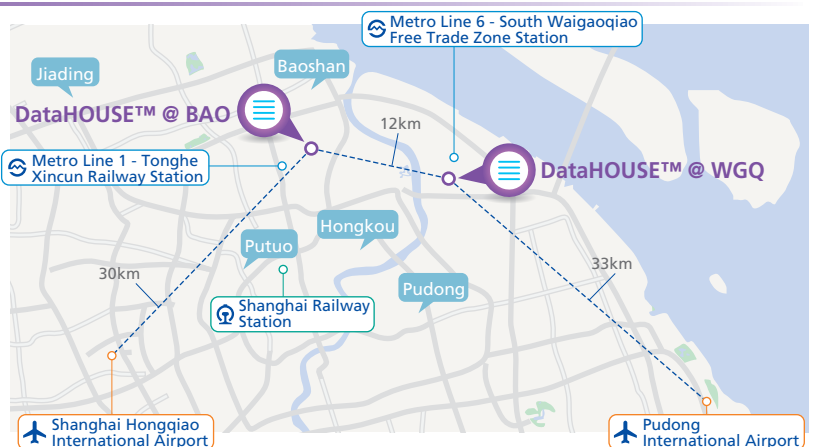

#### ➤ Superior Locations

The four cloud data centers are located in Chaoyang and Yizhuang of Beijing, and PuDong and PuXi of Shanghai, which are close to railway stations in the city and easily reached.

### DataHOUSE™ in Beijing

- DataHOUSE™ @ JXQ – located at the center of Beijing Chaoyang District with just 14km and 12km away from Beijing Railway Station and Beijing Capital International Airport respectively; close to Metro Line 14 - Jiangtai Railway Station
- DataHOUSE™ @ KC – located in Yizhuang Economic and Technological Development Zone with just 17km away from Beijing Railway Station; close to Yizhuang Line - Jinghailu Railway Station

### DataHOUSE™ in Shanghai

- DataHOUSE™ @ BAO – located in PuXi with just 30 mins driving distance from Shanghai City. It is also close to Metro Line 1 - Tonghe Xincun Railway Station, and just 30km away from the Shanghai Hongqiao International Airport, specifically designed as one of the cloud computing hubs in Asia
- DataHOUSE™ @ WGQ – located in PuDong with just 33km from PuDong International Airport. It is also near Metro Line 6 - South Waigaoqiao Free Trade Zone Station and one of the premier data centers in Shanghai